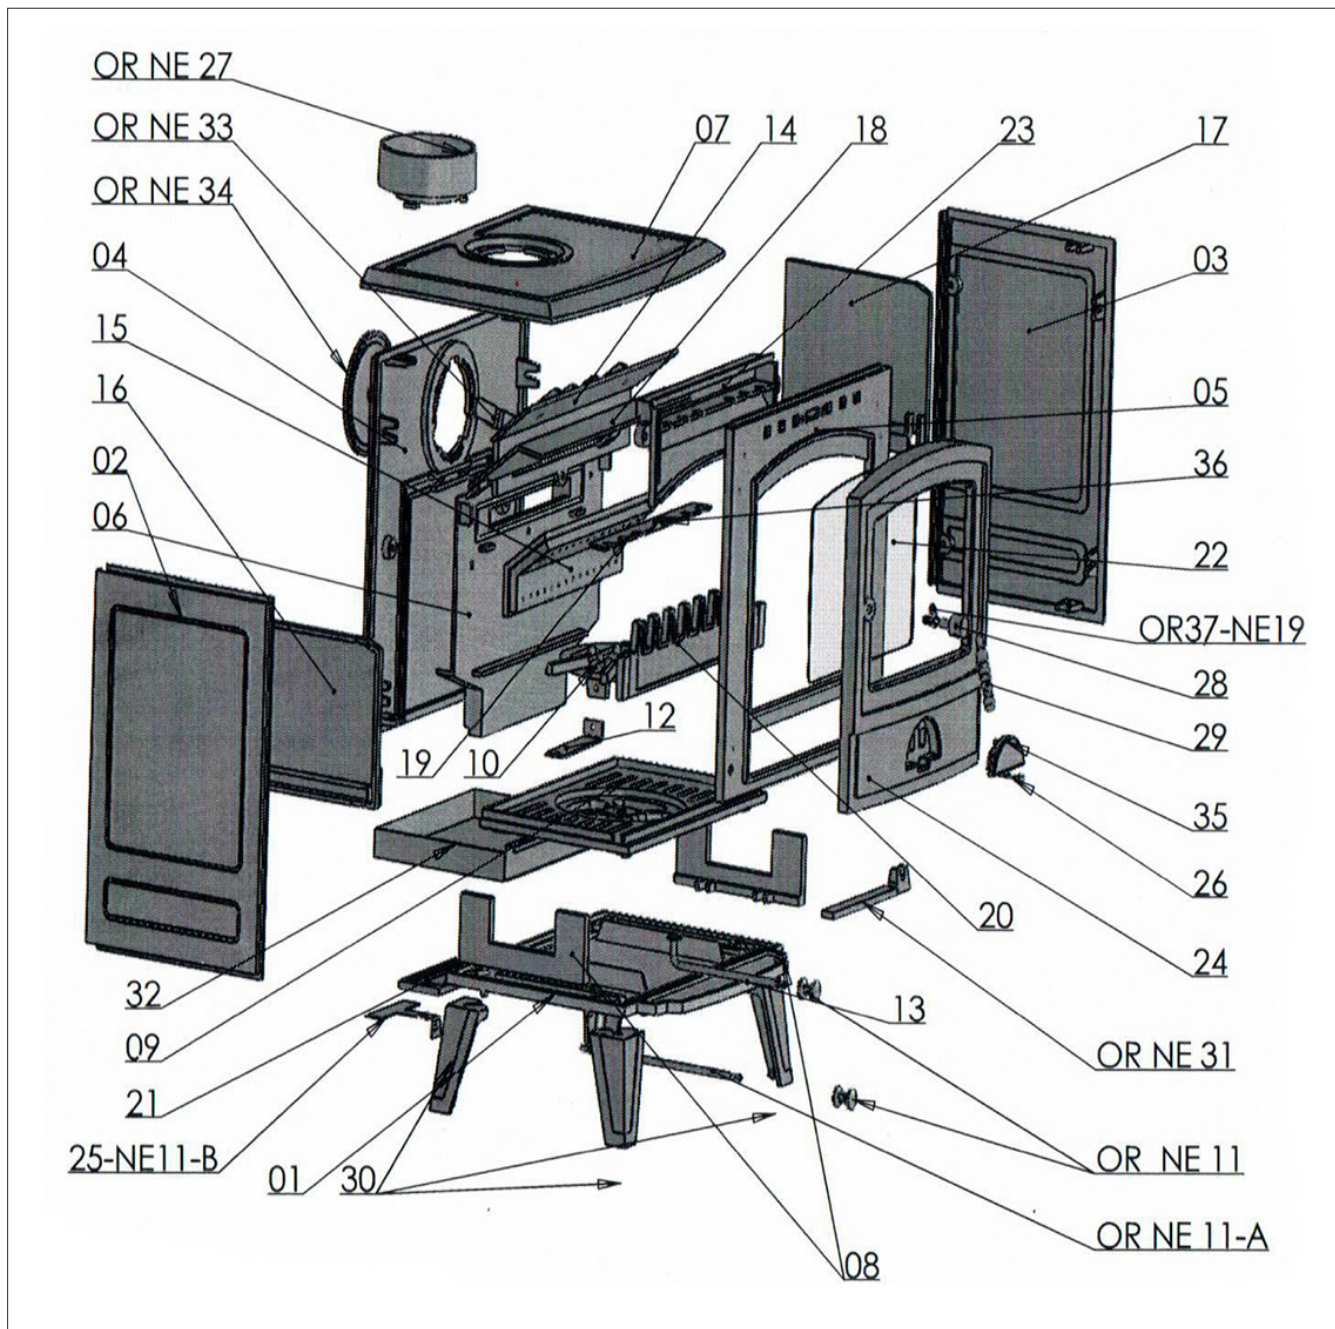

ALBERG STOVE PARTS LIST

No	NAME	MATERIAL
01	Base	Cast Iron
02	Right Side	Cast Iron
03	Left Side	Cast Iron
04	Back	Cast Iron
05	Door Frame	Cast Iron
06	Rear Brick	Cast Iron
07	Top	Cast Iron
08	Grate Support LH/RH	Cast Iron
09	Outer Grate	Cast Iron
10	Inner Grate	Cast Iron
11	Steel Knob	Stainless Steel
11-A	Steel Riddle Bar 1	Stainless Steel
12	Steel Slider 1	Steel
13	Steel Riddle Bar 2	Stainless Steel
14	Baffle 1	Cast Iron
15	Baffle 2	Cast Iron
16	Inner Brick Side Right	Cast Iron
17	Inner Brick Side Left	Cast Iron
18	Baffle 3	Cast Iron
19	Steel Slider For The Door	Steel
20	Coal Guard	Cast Iron
21	Bottom Cover Plate	Cast Iron
22	Glass	Heat Resistant Glass
23	Air Cover Plate	Cast Iron
24	Door Frame	Cast Iron
25	Steel Slider 2	Steel
26	Door Cover Plate	Cast Iron
27	Flue Collar	Cast Iron
28	Door Handle Knob	Stainless Steel
29	Door Handle	Stainless Steel
30	Legs	Cast Iron
31	Opening Tool	Cast Iron
32	Tin Ashpan	Tinplate
33	Back Rear Bar	Cast Iron
34	Back Rear Plate	Cast Iron
35	Flue Collar Cover	Cast Iron
36	Spring Washer	Steel
37	Door Handle adjustment	Steel