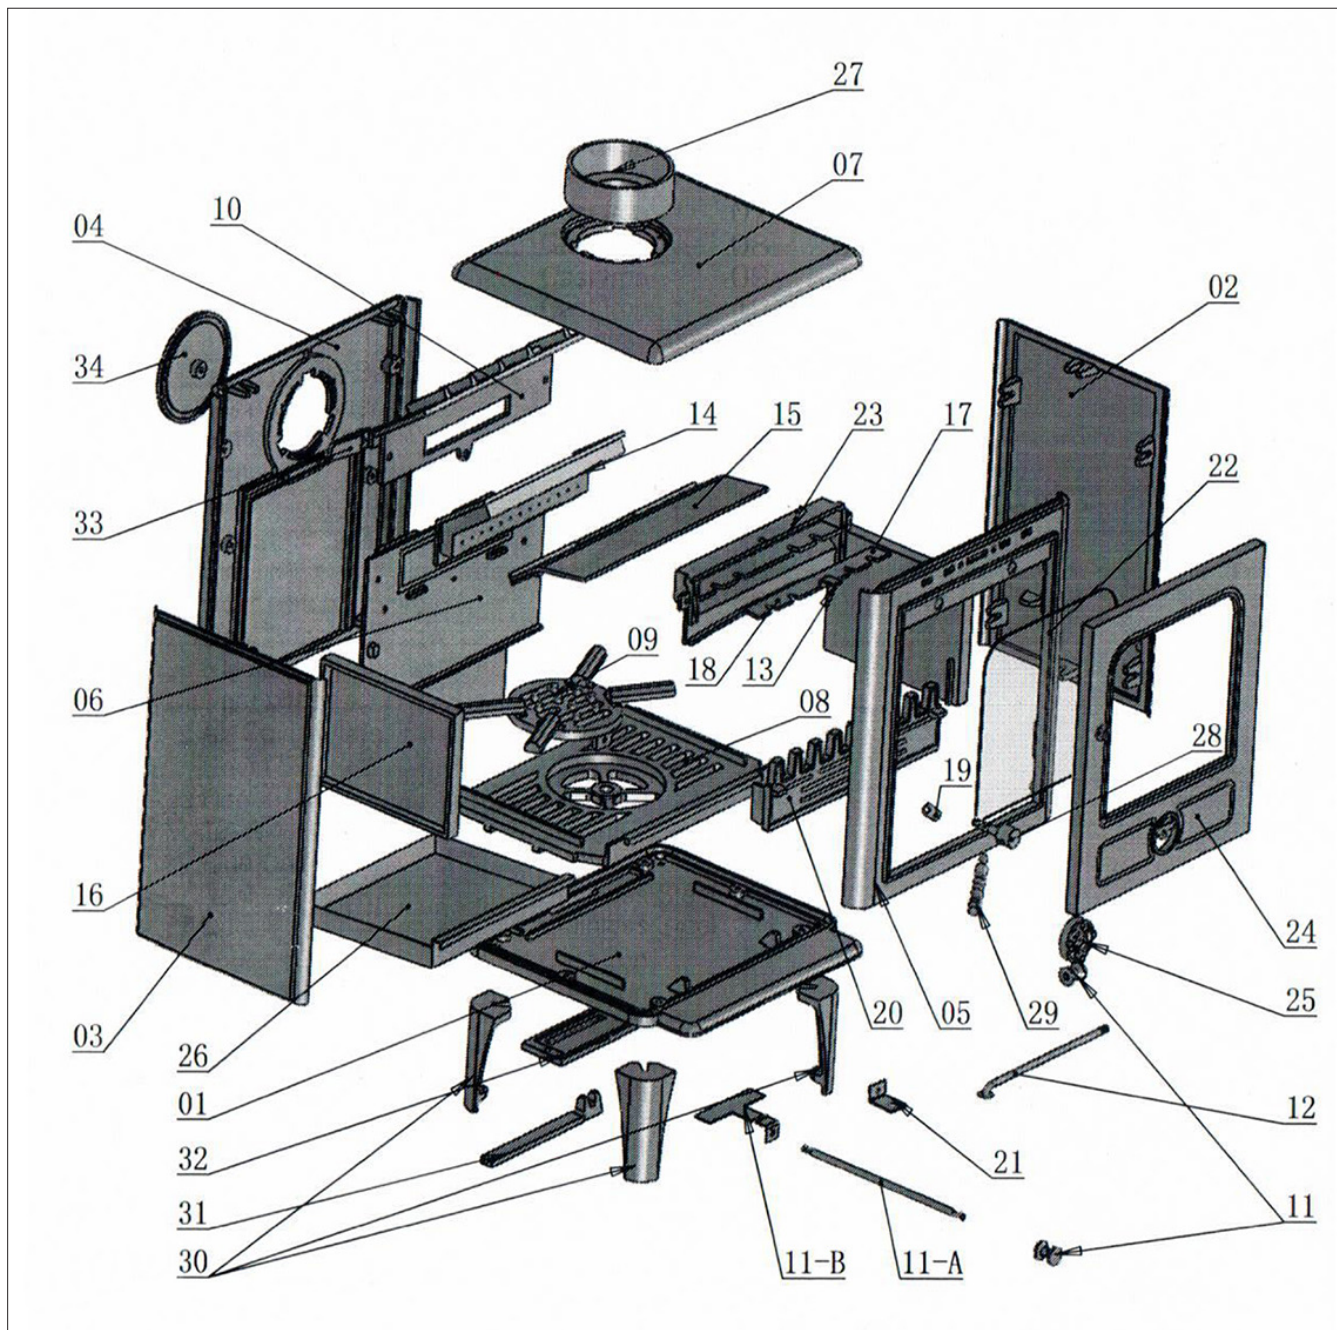

# NORVIK STOVE PARTS LIST

No	NAME	MATERIAL
01	Base	Cast Iron
02	Right Side	Cast Iron
03	Left Side	Cast Iron
04	Back	Cast Iron
05	Door Frame	Cast Iron
06	Back Plate	Cast Iron
07	Top	Cast Iron
08	Outer Grate	Cast Iron
09	Inner Grate	Cast Iron
10	Baffle 1	Cast Iron
11	Knob	Stainless Steel
11-A	Slider Bar	Stainless Steel
11-B	Slider Plate	Steel
12	Steel Riddle Bar	Stainless Steel
13	Spring Washer	Steel
14	Baffel 2	Cast Iron
15	Baffel 3	Cast Iron
16	Inner Right Side Brick	Cast Iron
17	Inner Left Side Brick	Cast Iron
18	Steel Slider	Steel
19	Door Catch	Steel
20	Coal Guard	Cast Iron
21	Riddle Bar Connector	Steel
22	Door Glass	Heat Resistant Glass
23	Air Cover Plate	Cast Iron
24	Door	Cast Iron
25	Door Spinner	Cast Iron
26	Tin Ashpan	Tinplate
27	Flue Collar	Cast Iron
28	Door Handle Knob	Stainless Steel
29	Door Handle	Stainless Steel
30	Legs	Cast Iron
31	Opening Tool	Cast Iron
32	Bottom Cover Plate	Cast Iron
33	Flue Strip	Cast Iron
34	Flue Cover	Cast Iron